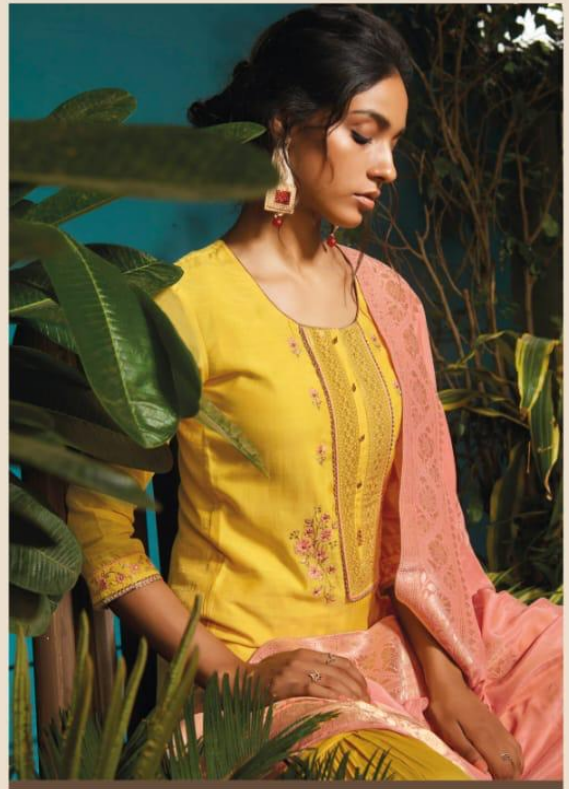

Vanadey

7526