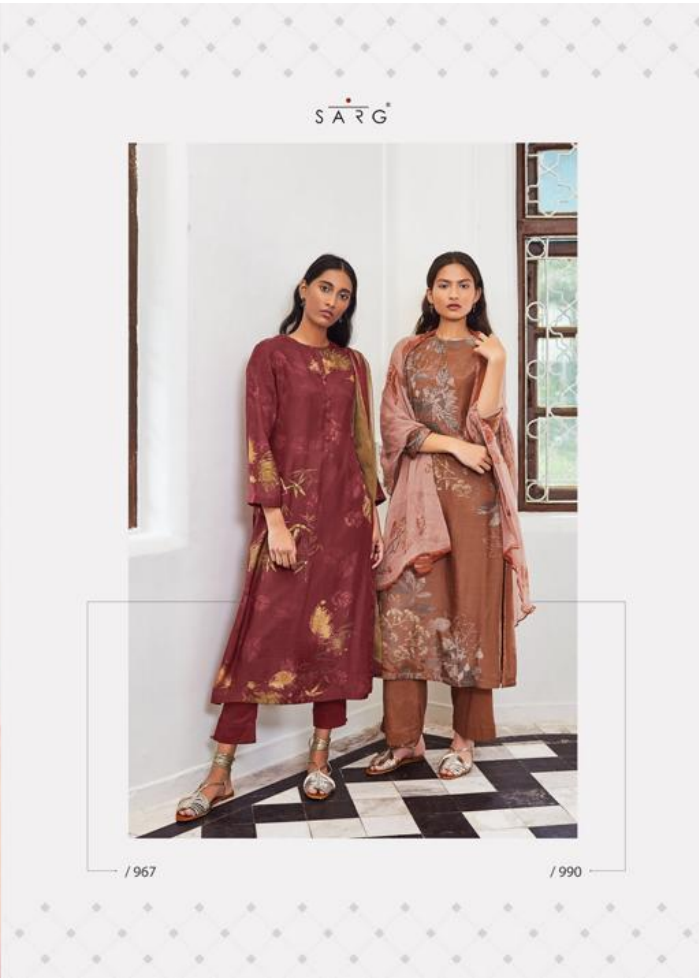

SARG

/ 902

Leaf age

SARG®

RATE LIST

H S N CODE - 5208

DESIGN NO	DESCRIPTION	RATE
967 - 911 972 - 957 954 - 981 990 - 920 912 - 902 928	TOP - COTTON SILK DIGITAL PRINT WITH HAND WORK BOTTOM - COTTON SATIN DUPATTA - PURE BEMBERG DIGITAL PRINTED	1895/-