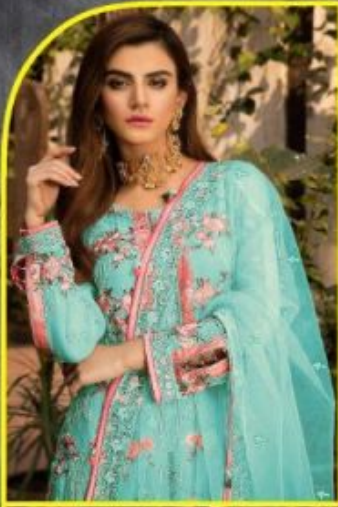

**kf**™  
*Kainat Fab*

**TOP:** Net With Heavy  
Embroidery  
**INNER:** Heavy Santoon  
**BOTTOM:** Printed Santoon  
**DUPATTA:** Net with  
Embroidery

*Gulaal*

**kf**™  
Kainat Fab

**TOP:** Net With Heavy  
Embroidery  
**INNER:** Heavy Santoon  
**BOTTOM:** Printed Santoon  
**DUPATTA:** Net with  
Embroidery

*Gulaal*

*Gulaal*

*Luxury Embroidered  
Collection*

# GULHAAL

TOP

INNER

BOTTOM

DUPATTA

NET WITH HEAVY  
EMBROIDERY

HEAVY SANTOON

PRINTED SANTOON