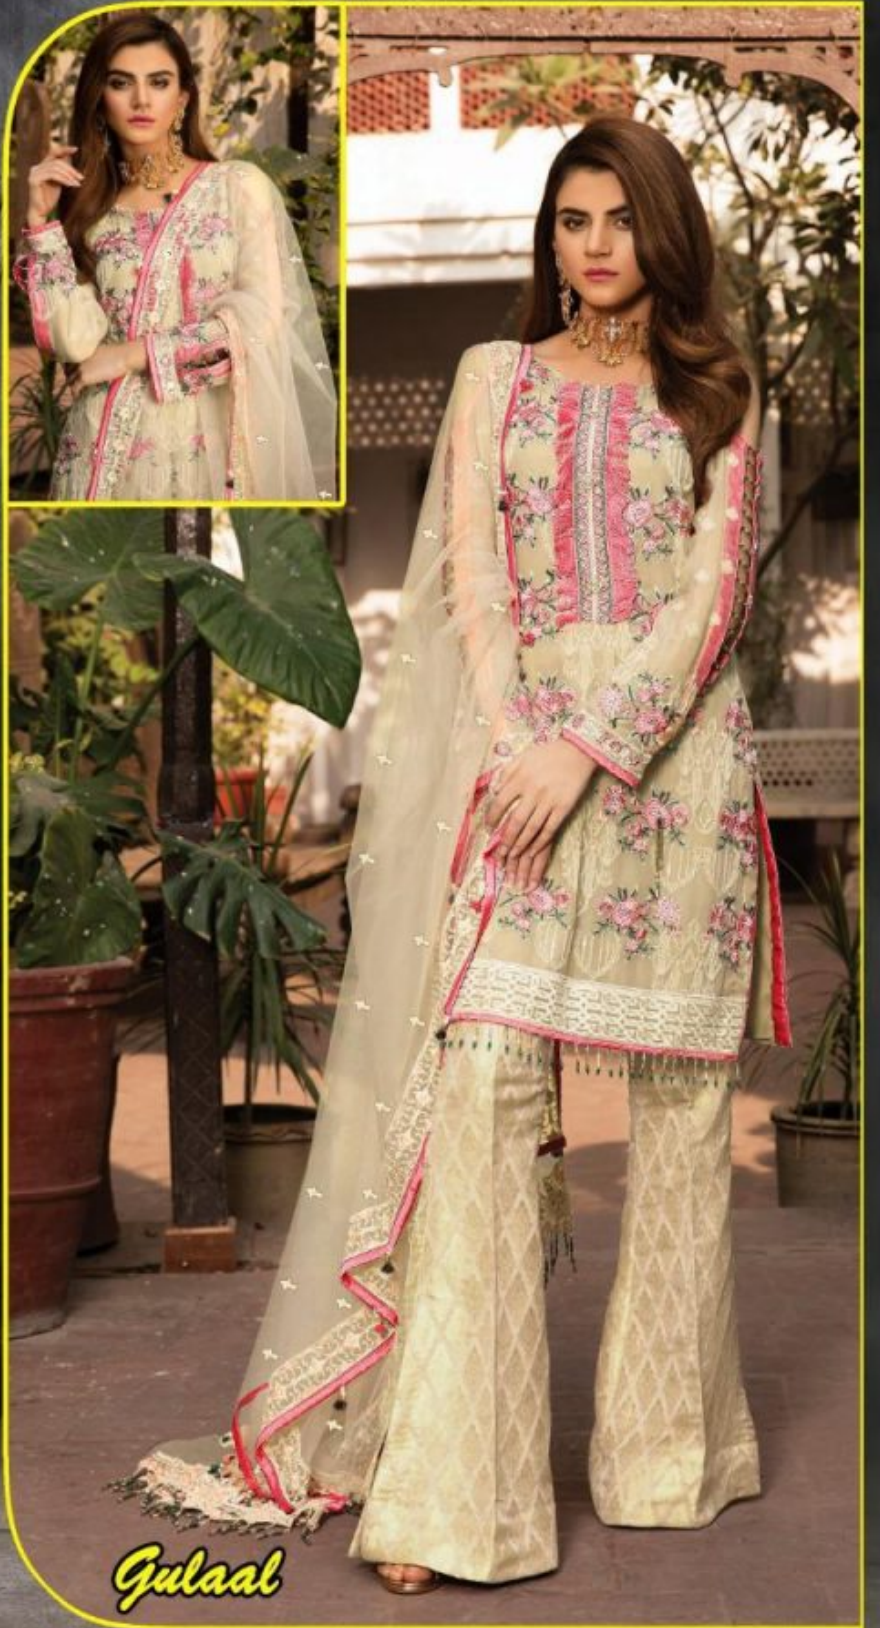

**kf**™  
*Kainat Fab*

**TOP:** Net With Heavy  
Embroidery  
**INNER:** Heavy Santoon  
**BOTTOM:** Printed Santoon  
**DUPATTA:** Net with  
Embroidery

*Gulaal*

**kf**™  
Kainat Fab

**TOP:** Net With Heavy  
Embroidery  
**INNER:** Heavy Santoon  
**BOTTOM:** Printed Santoon  
**DUPATTA:** Net with  
Embroidery

# GULHAAL

TOP

INNER

BOTTOM

DUPATTA

NET WITH HEAVY  
EMBROIDERY

HEAVY SANTOON

PRINTED SANTOON

**TOP:** Net With Heavy  
Embroidery  
**INNER:** Heavy Santoon  
**BOTTOM:** Printed Santoon  
**DUPATTA:** Net with  
Embroidery

*Gulaal*